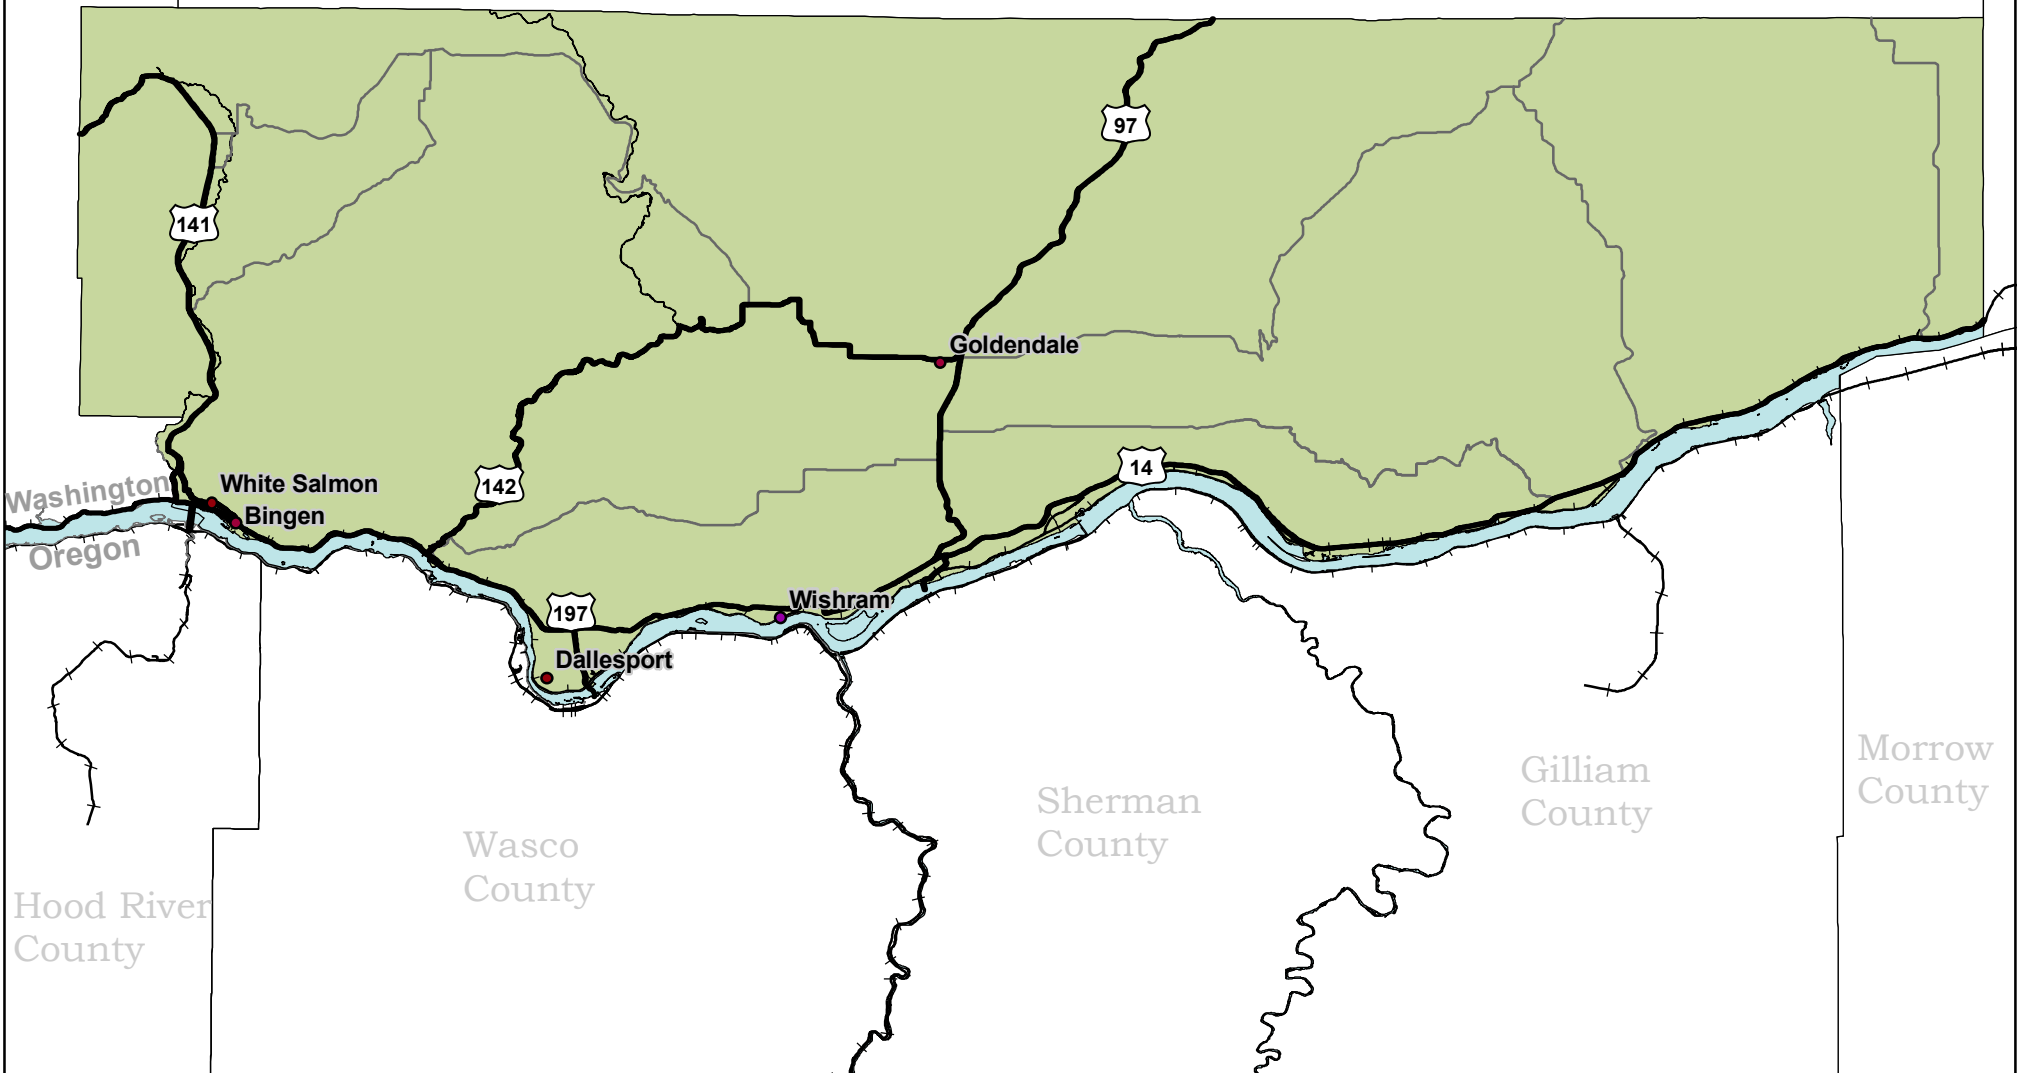

Klickitat County Transportation Service Area

Skamania
County

Yakima
County

Washington
Oregon

White Salmon
Bingen

142

197

Dallesport

Wishram

Goldendale

97

14

141

Hood River
County

Wasco
County

Sherman
County

Gilliam
County

Morrow
County