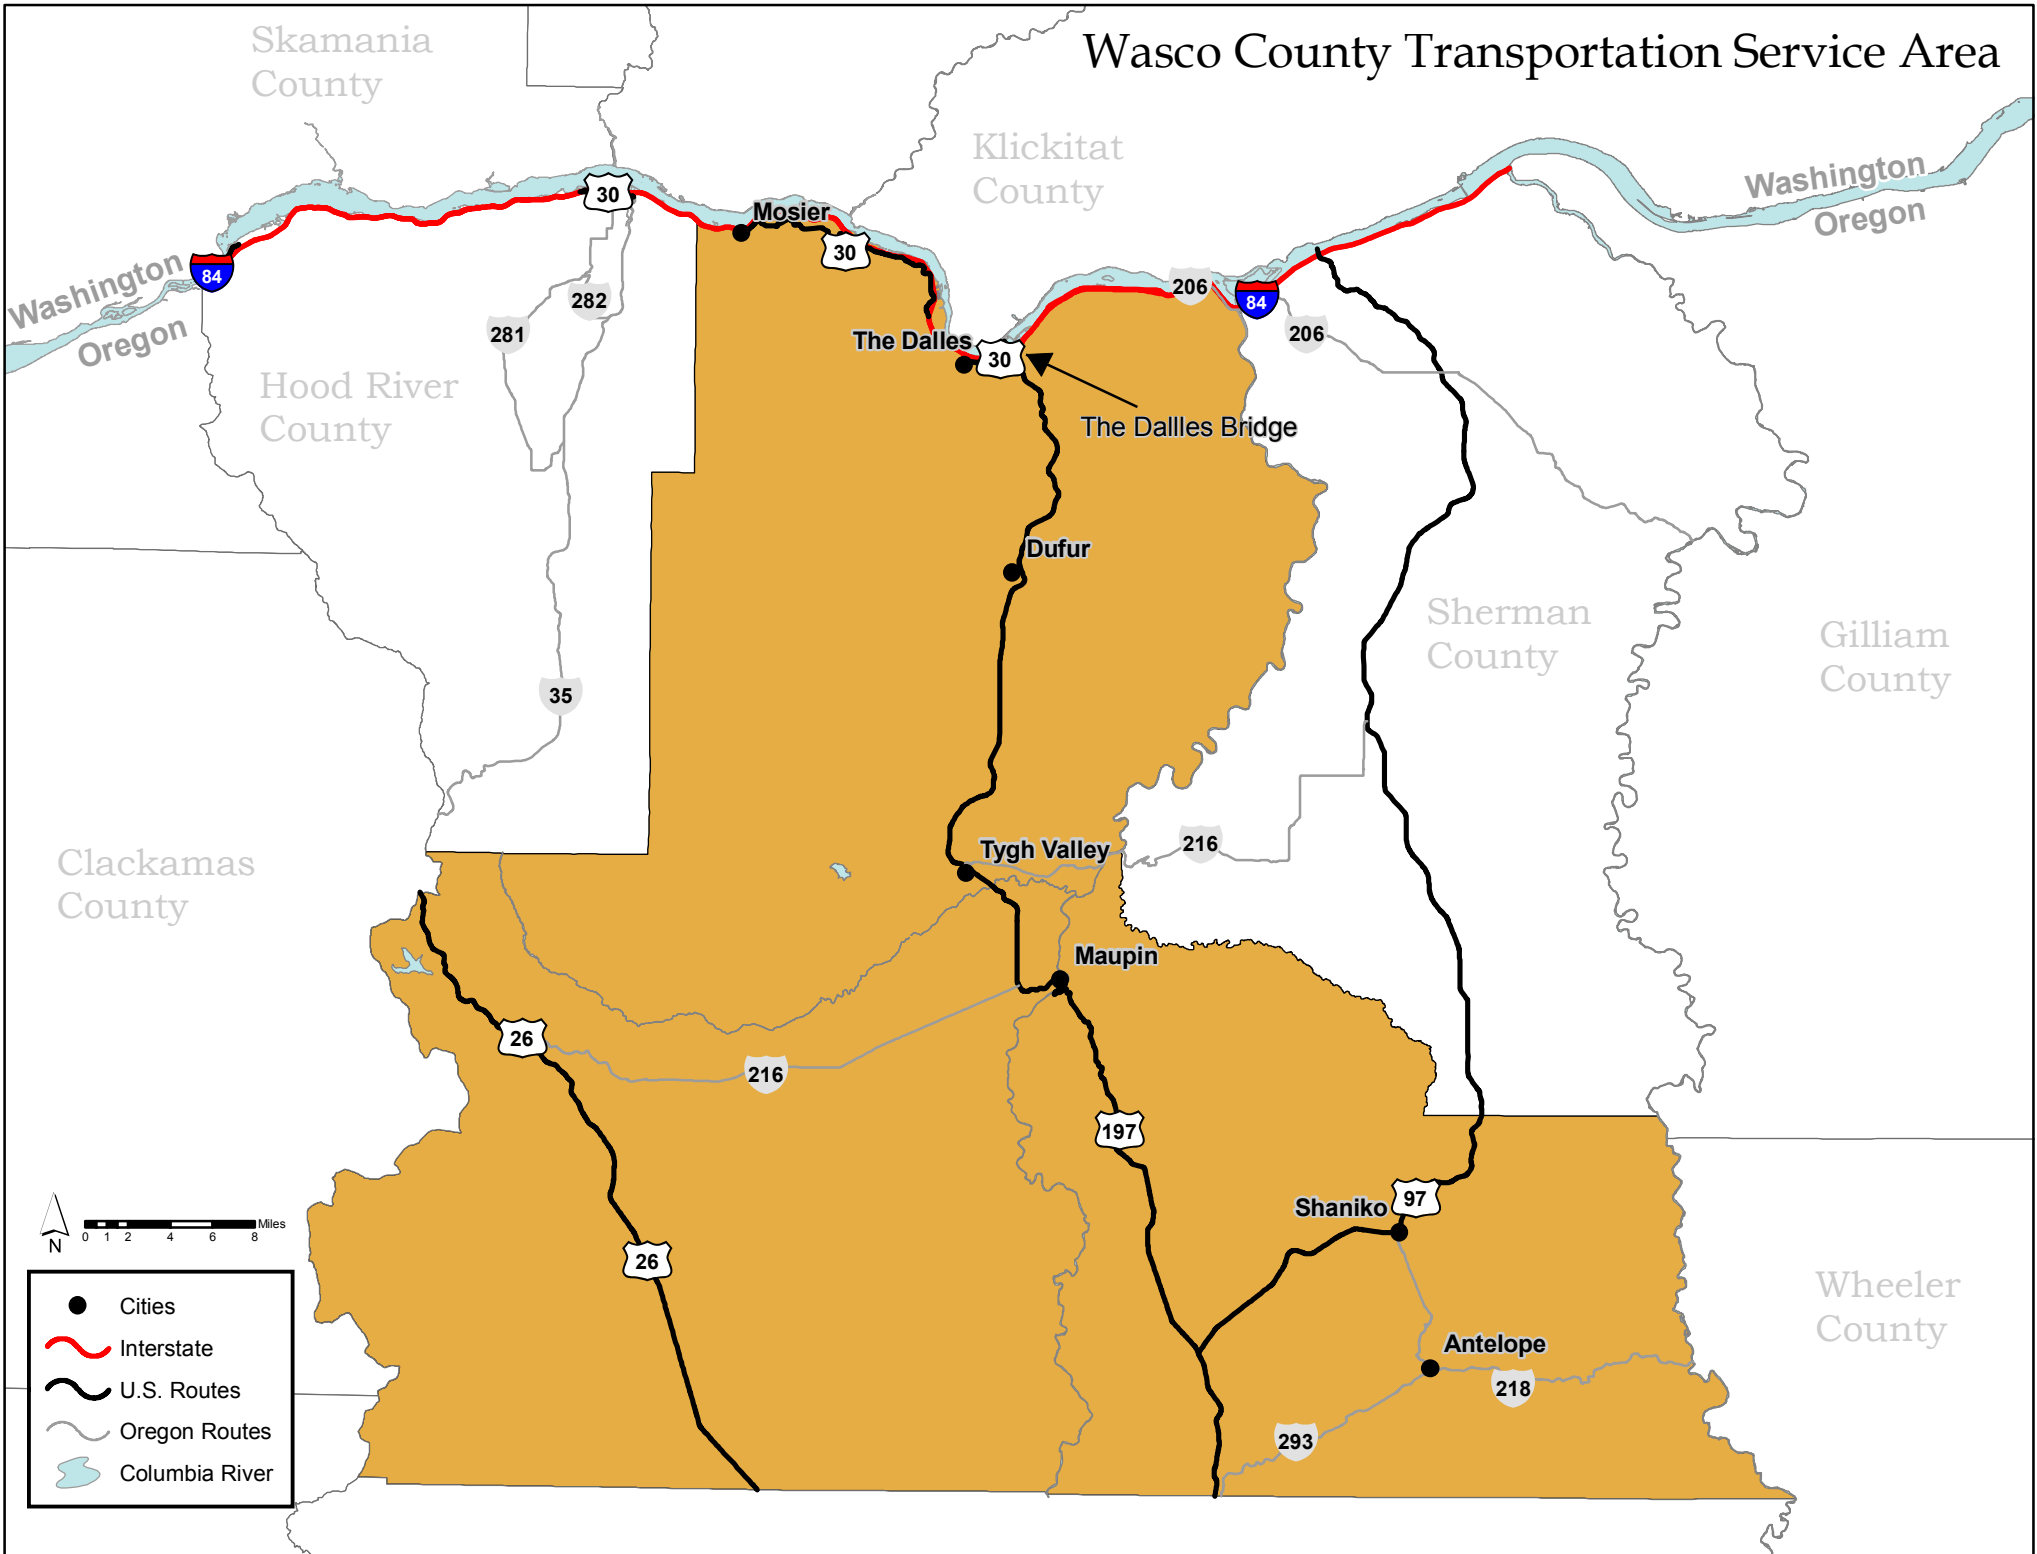

# Wasco County Transportation Service Area

- Cities
- Interstate
- U.S. Routes
- Oregon Routes
- Columbia River